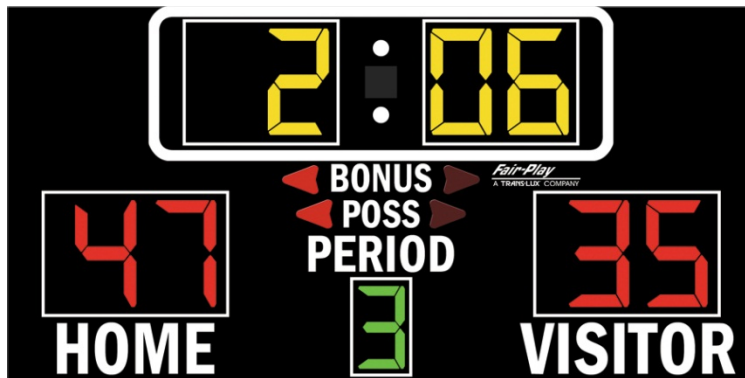

## FAIR-PLAY BASKETBALL SCOREBOARD

Model: **BB-1500-4**

### DIMENSIONS:

HEIGHT:	3'6"	LENGTH:	7'0"	DEPTH:	4"	WEIGHT:	70 lbs
---------	------	---------	------	--------	----	---------	--------

### STANDARD EQUIPMENT:

- Energy efficient LED designs
- Three distinct LED digit colors to visually organize critical game information
- Heavy-duty, vibrating horn (103 dB)
- Free Help Desk Support
- Free project design renderings
- Factory authorized national and local sales, service and installation
- Choose from 10 durable paint colors
- Choose from 15 popular vinyl trim colors
- Over 75 years of sports scoring experience
- Sport-specific control console inserts
- HB-800 data connection kit
- Choice of Fair-Play's scorekeeper approved control systems\*
- Changeable scoreboard game captions\*
- 5-year limited warranty
- ETL/CETL listed to UL standard
- Convenient built-in service points for easy-access
- Durable, corrosion resistant aluminum construction
- Complete, safe and durable display mounting system

**OPERATING TEMPERATURES:**

Scoreboard display: -22° to 131° Fahrenheit (-30° to 55° Celsius)

Control console: 32° to 131° Fahrenheit (0° to 55° Celsius)

**OTHER DIMENSIONS:**

CAPTIONS (W" x H")		DIGIT SIZES (H")	
HOME	6" x 18"	Game Clock	12"
VISITOR	6" x 25"	Period	10"
PERIOD	4" x 17"	Team Scores	12"
BONUS	3" x 12"		
POSS	3" x 9"		
COLON DIAMETER	1.5"		
Trans-Lux/Fair-Play Logo	3.5" H		